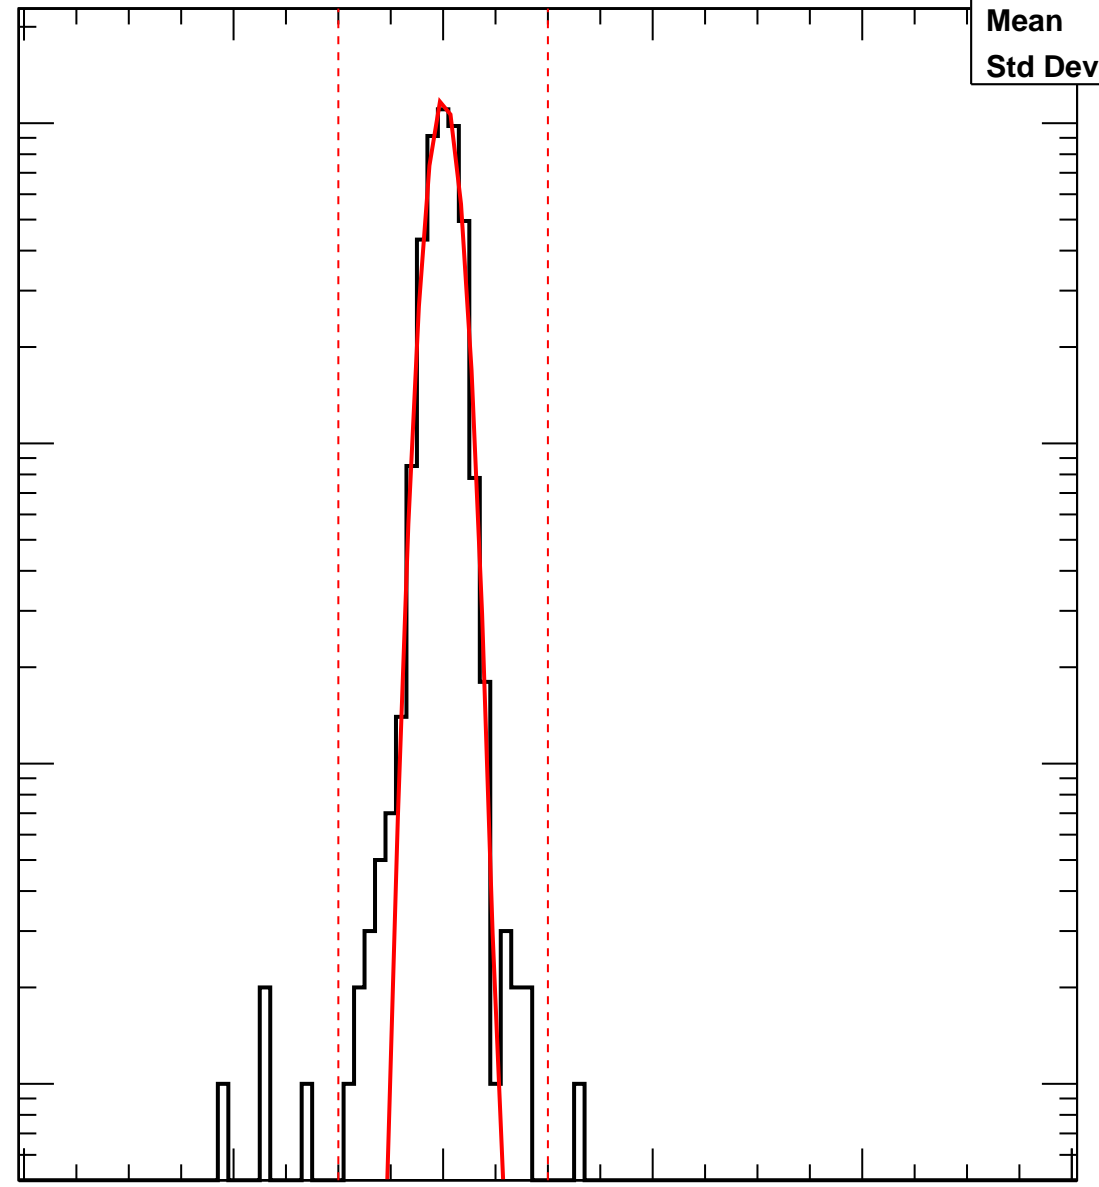

# Vcal Threshold Trimmed

VcalThresholdTrimmed\_3457

Entries 4156

Mean 40.02

Std Dev 1.553

No. of Entries

$10^3$   
 $10^2$   
10  
1

0 20 40 60 80 100

Vcal Threshold